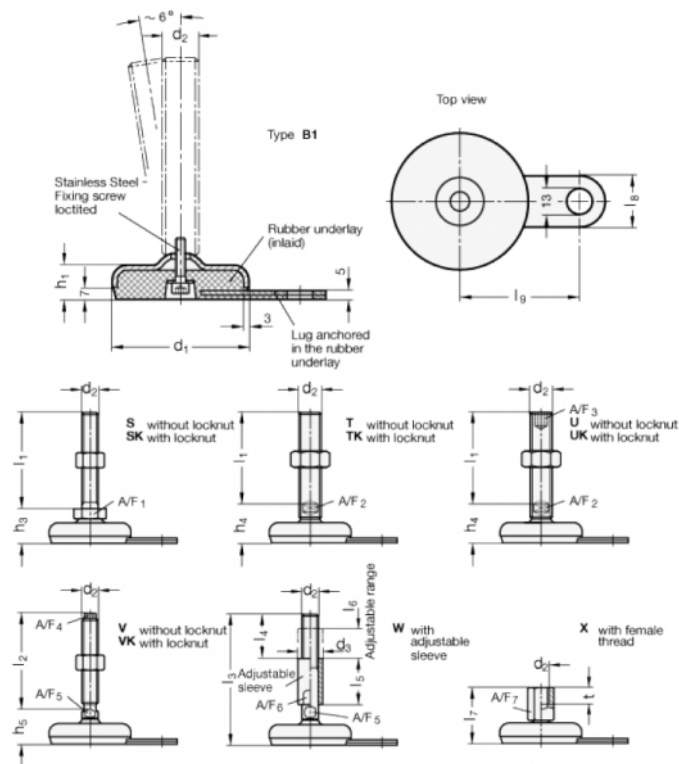

Article number: 203380M24150B1V

Description: E+G levelling foot  
GN 33-80-M24-150-B1-V, Stainless steel

Note: V Without nut, External hexagon at the top, Wrench flat at the bottom

## Measures

A/F4 = 17

I9 = 70

A/F5 = 20

d1 = 80

d2 = M24

h1 = 20

h4 = 35

l2 = 150

l8 = 30